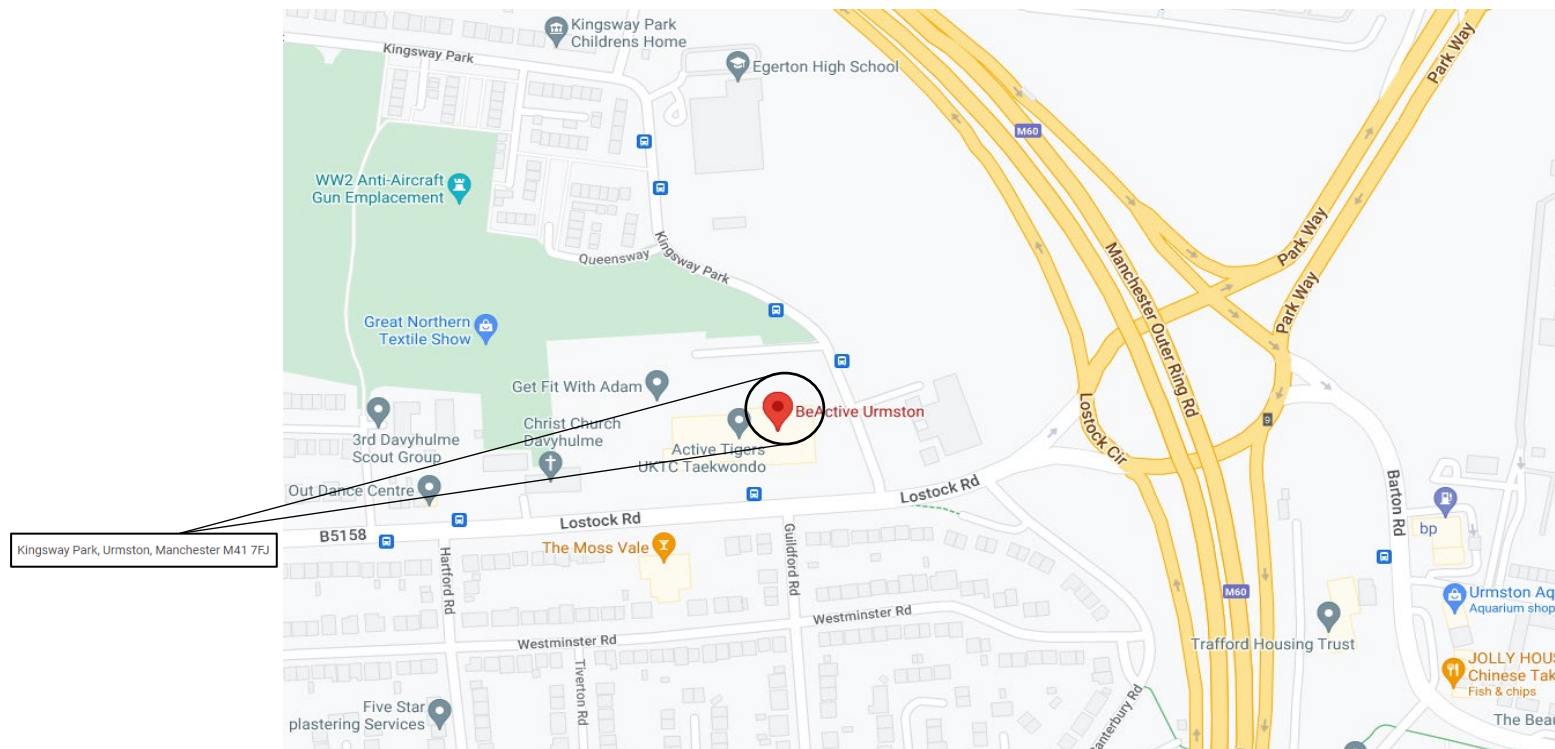

BeActive Urmston Map

- If you are arriving from the direction of Urmston, continue down Lockstock Road.
- Go past Moss Vale pub which should be on your right as you are driving down.
- Make a left off Lockstock road onto Kingsway Park.
- If you are arriving from the direction of Manchester Ring Road, continue Lockstock road.
- Make a right onto Kingsway Park.
- Continue to drive down Kingsway Park, past the nursery which is on your right and make the first available left which will lead to the BeActive Urmston car park.
- Parking is not restricted so make full use of the parking space available.
- When you arrive, please walk into the reception area where you will then be directed by staff where to go for your appointment.

BeActive Urmston Map

Kingsway Park, Urmston, Manchester M41 7FJ

BeActive Urmston Map

Bus stop for George Carnall. If coming from the direction of Urmston get off at Moss vale hotel bus stop.

Bus stop for George Carnall. If coming from the direction of Manchester ring road get off at Moss vale hotel bus stop.

Bus routes

Bus lines to George H Carnall in Trafford Park

Line Name	Direction
254	Lostock
25	Trafford Park - Stockport
256	Urmston - Manchester
744	Eccles - Manchester
789	Trafford Park - Altrincham
789	Altrincham - Trafford Park
799	Urmston - Boothstown
790	Stamford Park
150	Manchester - Trafford Park
250	Trafford Park - Manchester