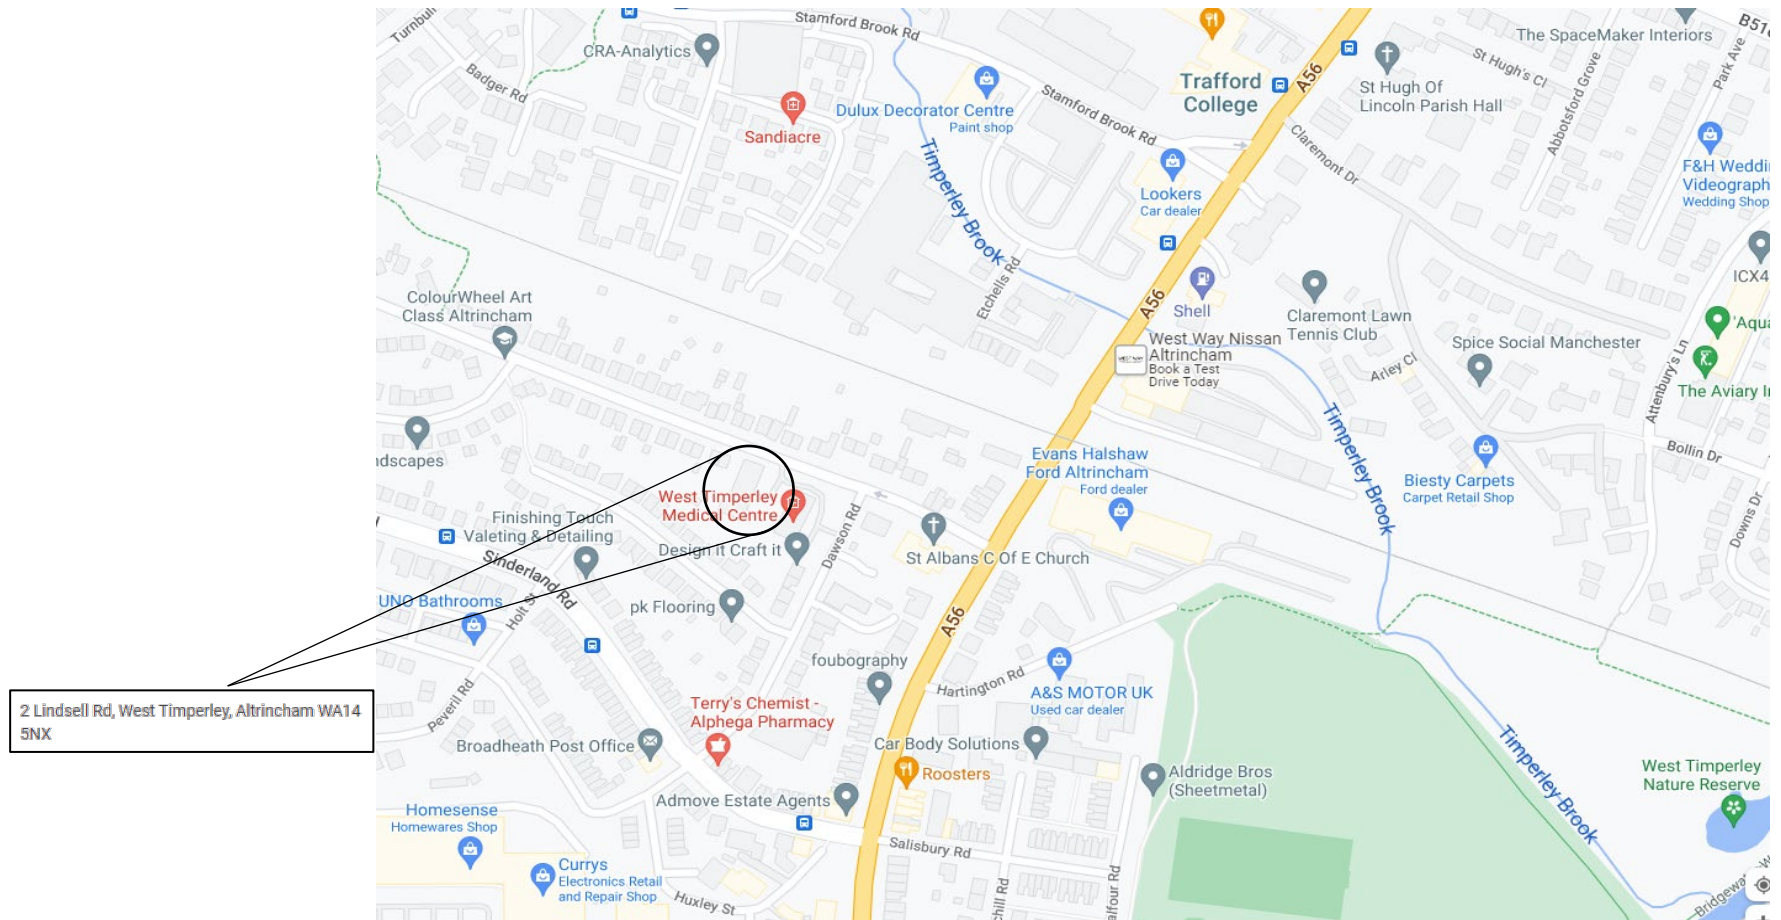

St Alban's Church Hall Map

- If you are arriving from the direction of Sale, continue down Manchester Road.
- Go past Trafford College which should be on your right as you are driving down.
- Make a right off Manchester Road onto Lindsell Road.
- If you are arriving from the direction of Altrincham, continue down Manchester Road.
- Make a left at Lindsell Road.
- Continue to drive down Lindsell Road, past St Alban's church which will be on your left (The venue is in the Church Hall not the Church itself).
- Continue to drive straight down past Dawson Road (on your left).
- Make a left turn at the Church Hall, parking will be available outside of the hall. If space is not available, you may park on Lindsell Road.
- Ramp access is available into the Hall.

St Alban's Church Hall Map

2 Linsell Rd, West Timperley, Altrincham WA14
5NX

St Alban's Church Hall Map

Bus routes to St Alban's Church Hall. If coming from the direction of Altrincham get off at Railway bridge bus stop.

Bus routes

Line Name	Direction
CAT5	Warrington
765	Oldfield Brow
281	Altrincham
783	Brooklands
19	Wythenshawe
245	The Trafford Centre
263	Piccadilly Gardens
756	Woodsend Circle
758	Moss Side
789	Lostock
790	Sale
790	Ashton upon Mersey
247	The Trafford Centre
789	Stamford Park
790	Stamford Park